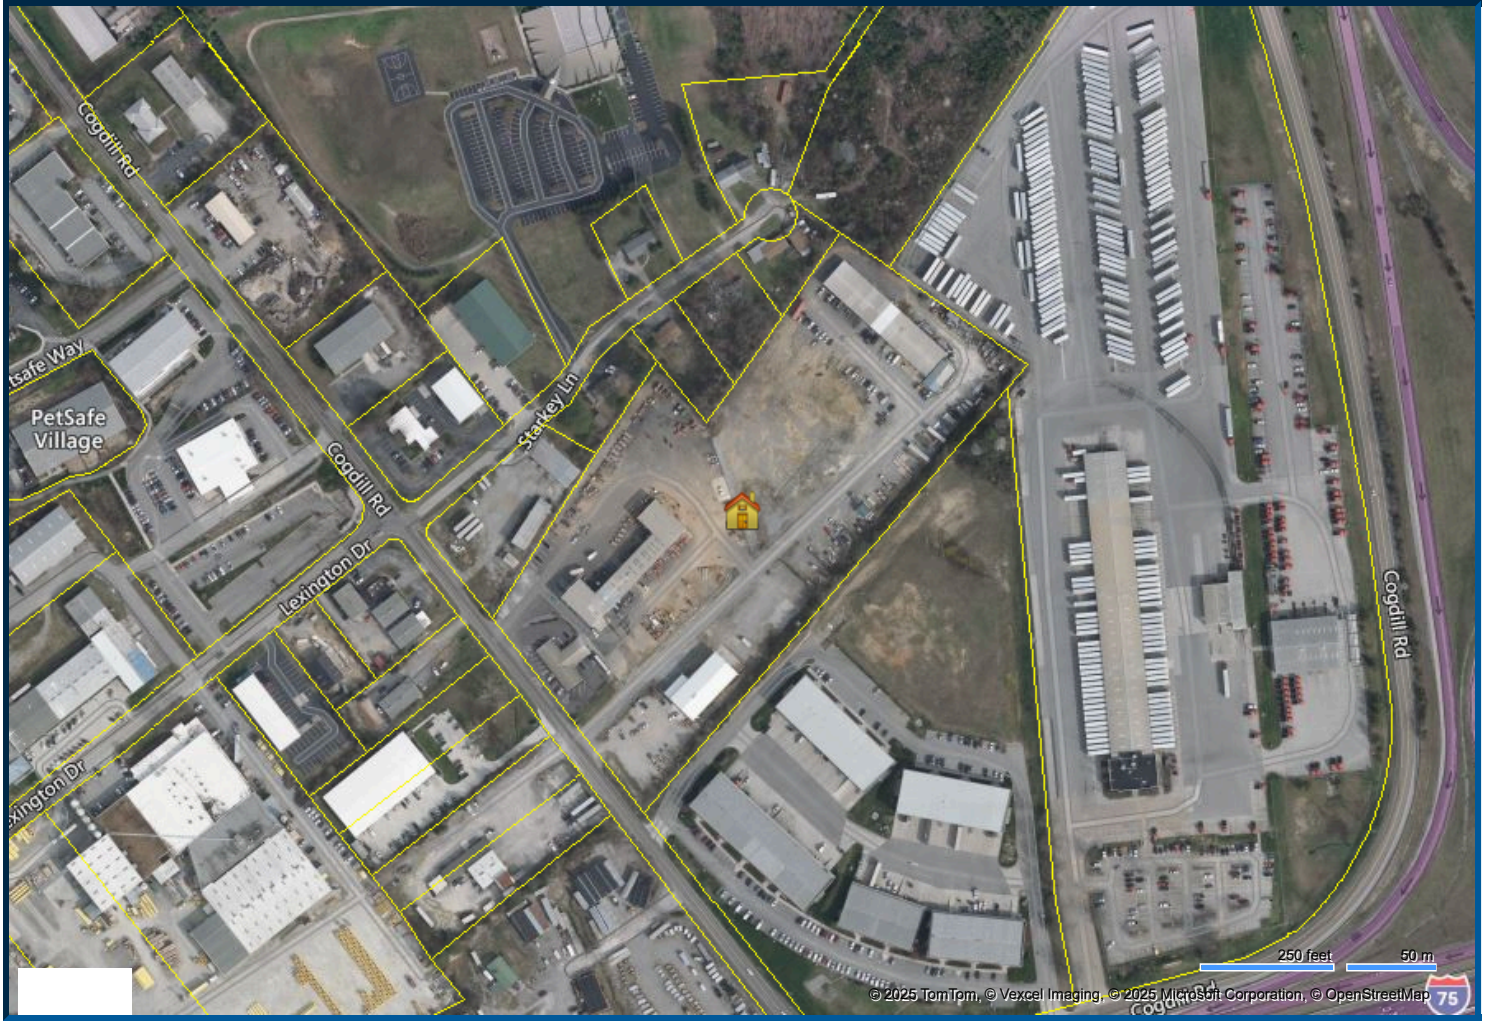

Print | Email | Save | Copy

Need Help ?

Map For Parcel Address: 10319 Cogdill Rd Knoxville, TN 37932-3306, **Parcel ID:** 131 088

COPYRIGHT © 2025 COURTHOUSE RETRIEVAL SYSTEM, INC. ALL RIGHTS RESERVED.
Information Deemed Reliable But Not Guaranteed.
Contact us at getHelp@crsdata.com for Help