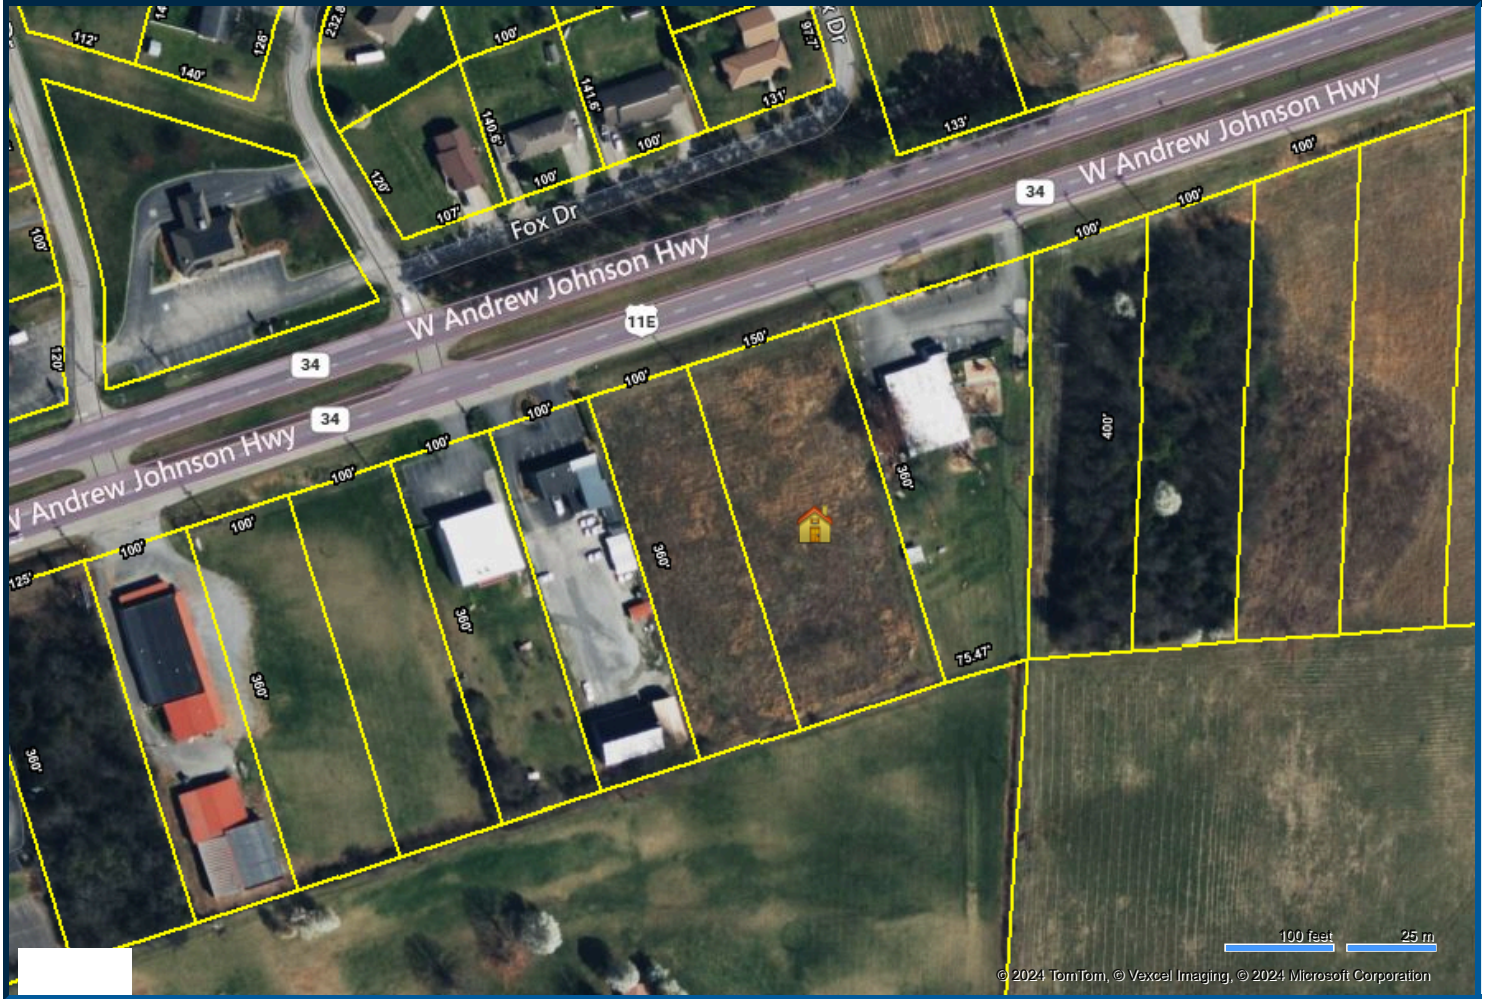

Print | Email | Save | Copy

Need Help ?

Map For Parcel Address: 5633 W Andrew Johnson Hwy Morristown, TN 37814, Parcel ID: 048 013.03

COPYRIGHT © 2024 COURTHOUSE RETRIEVAL SYSTEM, INC. ALL RIGHTS RESERVED.
Information Deemed Reliable But Not Guaranteed.
Contact us at getHelp@crsdata.com for Help