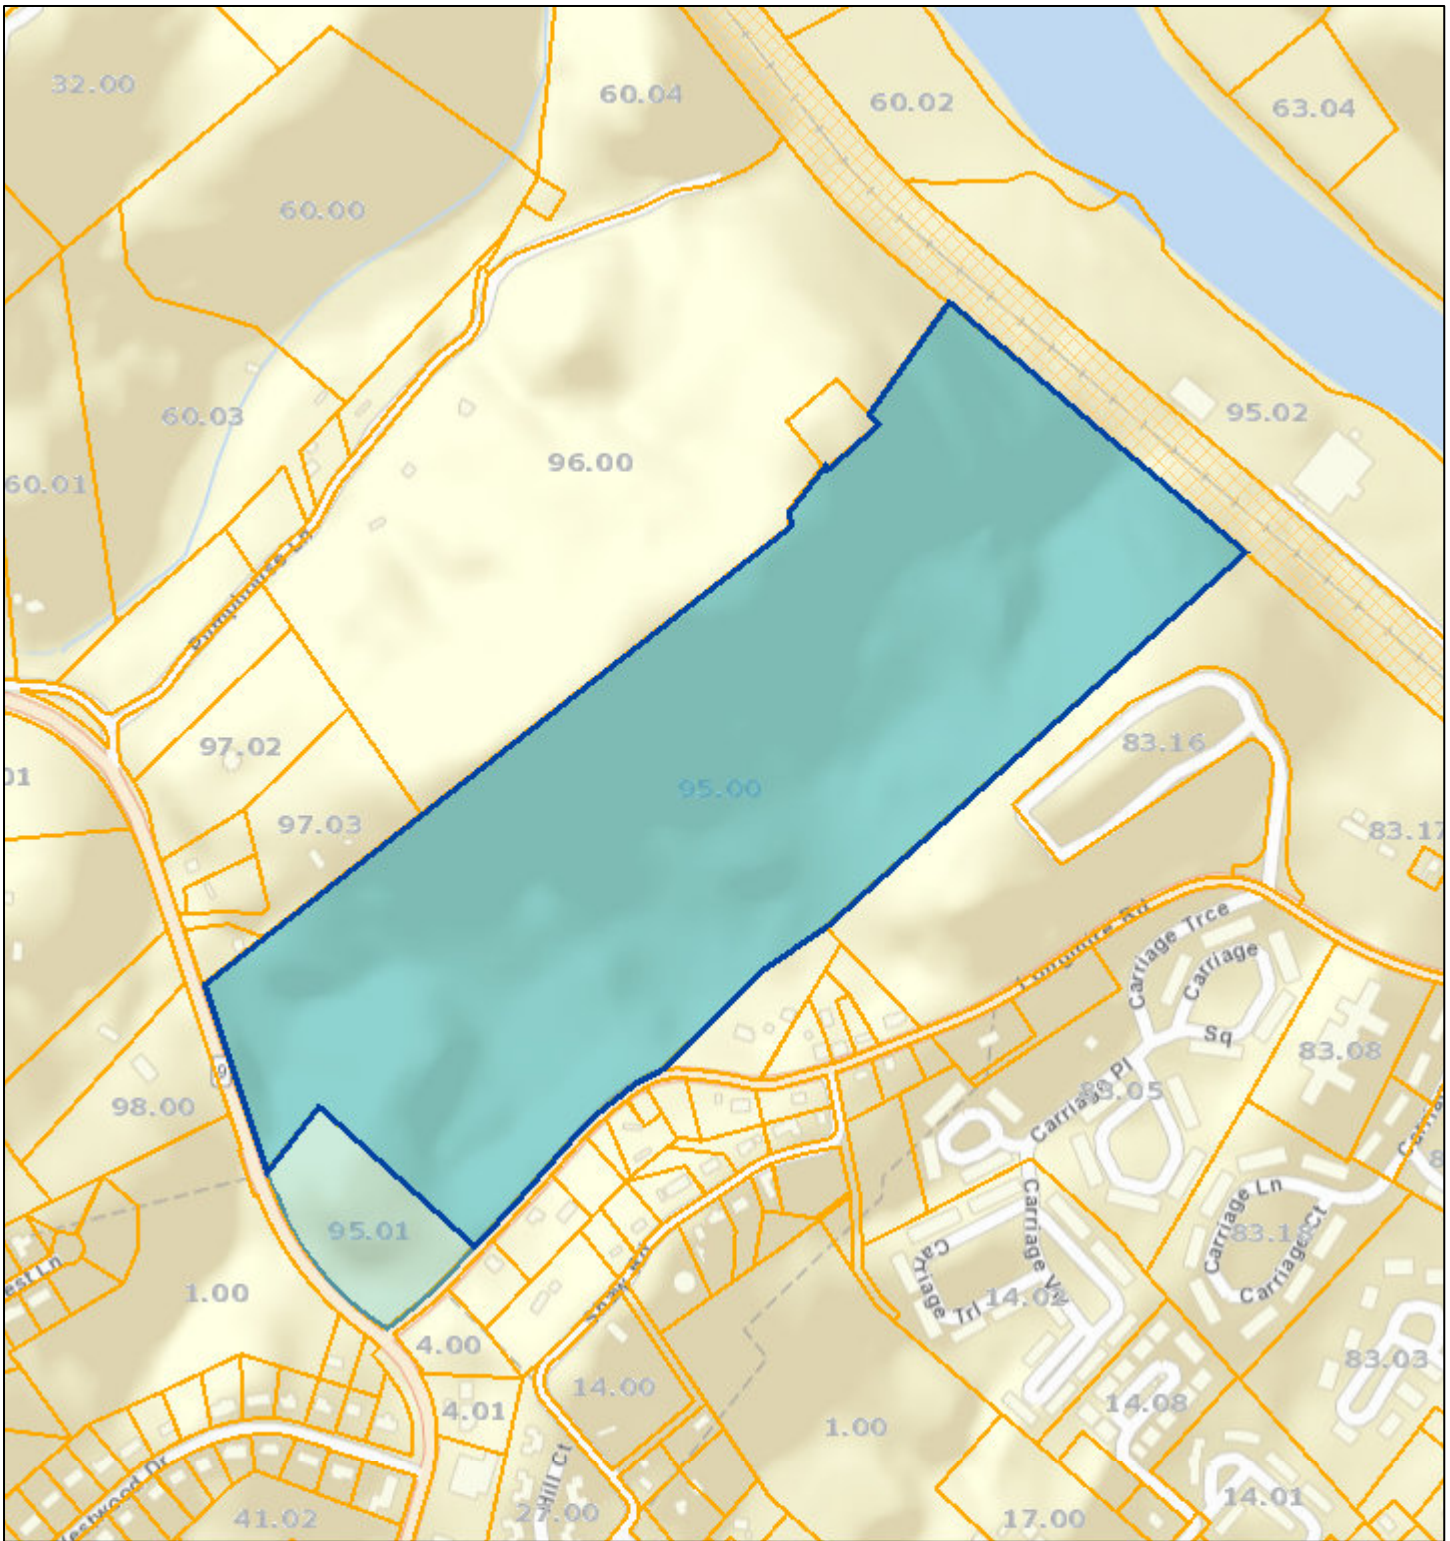

Anderson County - Parcel: 065 095.00

Date: July 8, 2021
County: Anderson
Owner: UNDERWOOD EDWARD
Address: LAKE CITY HWY
Parcel Number: 065 095.00
Deeded Acreage: 85.6
Calculated Acreage: 0
Date of Imagery: 2019

Sources: Esri, HERE, Garmin, USGS, Intermap, INCREMENT P, NRCan, Esri Japan, METI, Esri China (Hong Kong), Esri Korea, Esri (Thailand), NGCC, (c) OpenStreetMap contributors, and the GIS User Community
TN Comptroller - OLG
State of Tennessee, Comptroller of the Treasury, Office of Local Government

The property lines are compiled from information maintained by your local county Assessor's office but are not conclusive evidence of property ownership in any court of law.